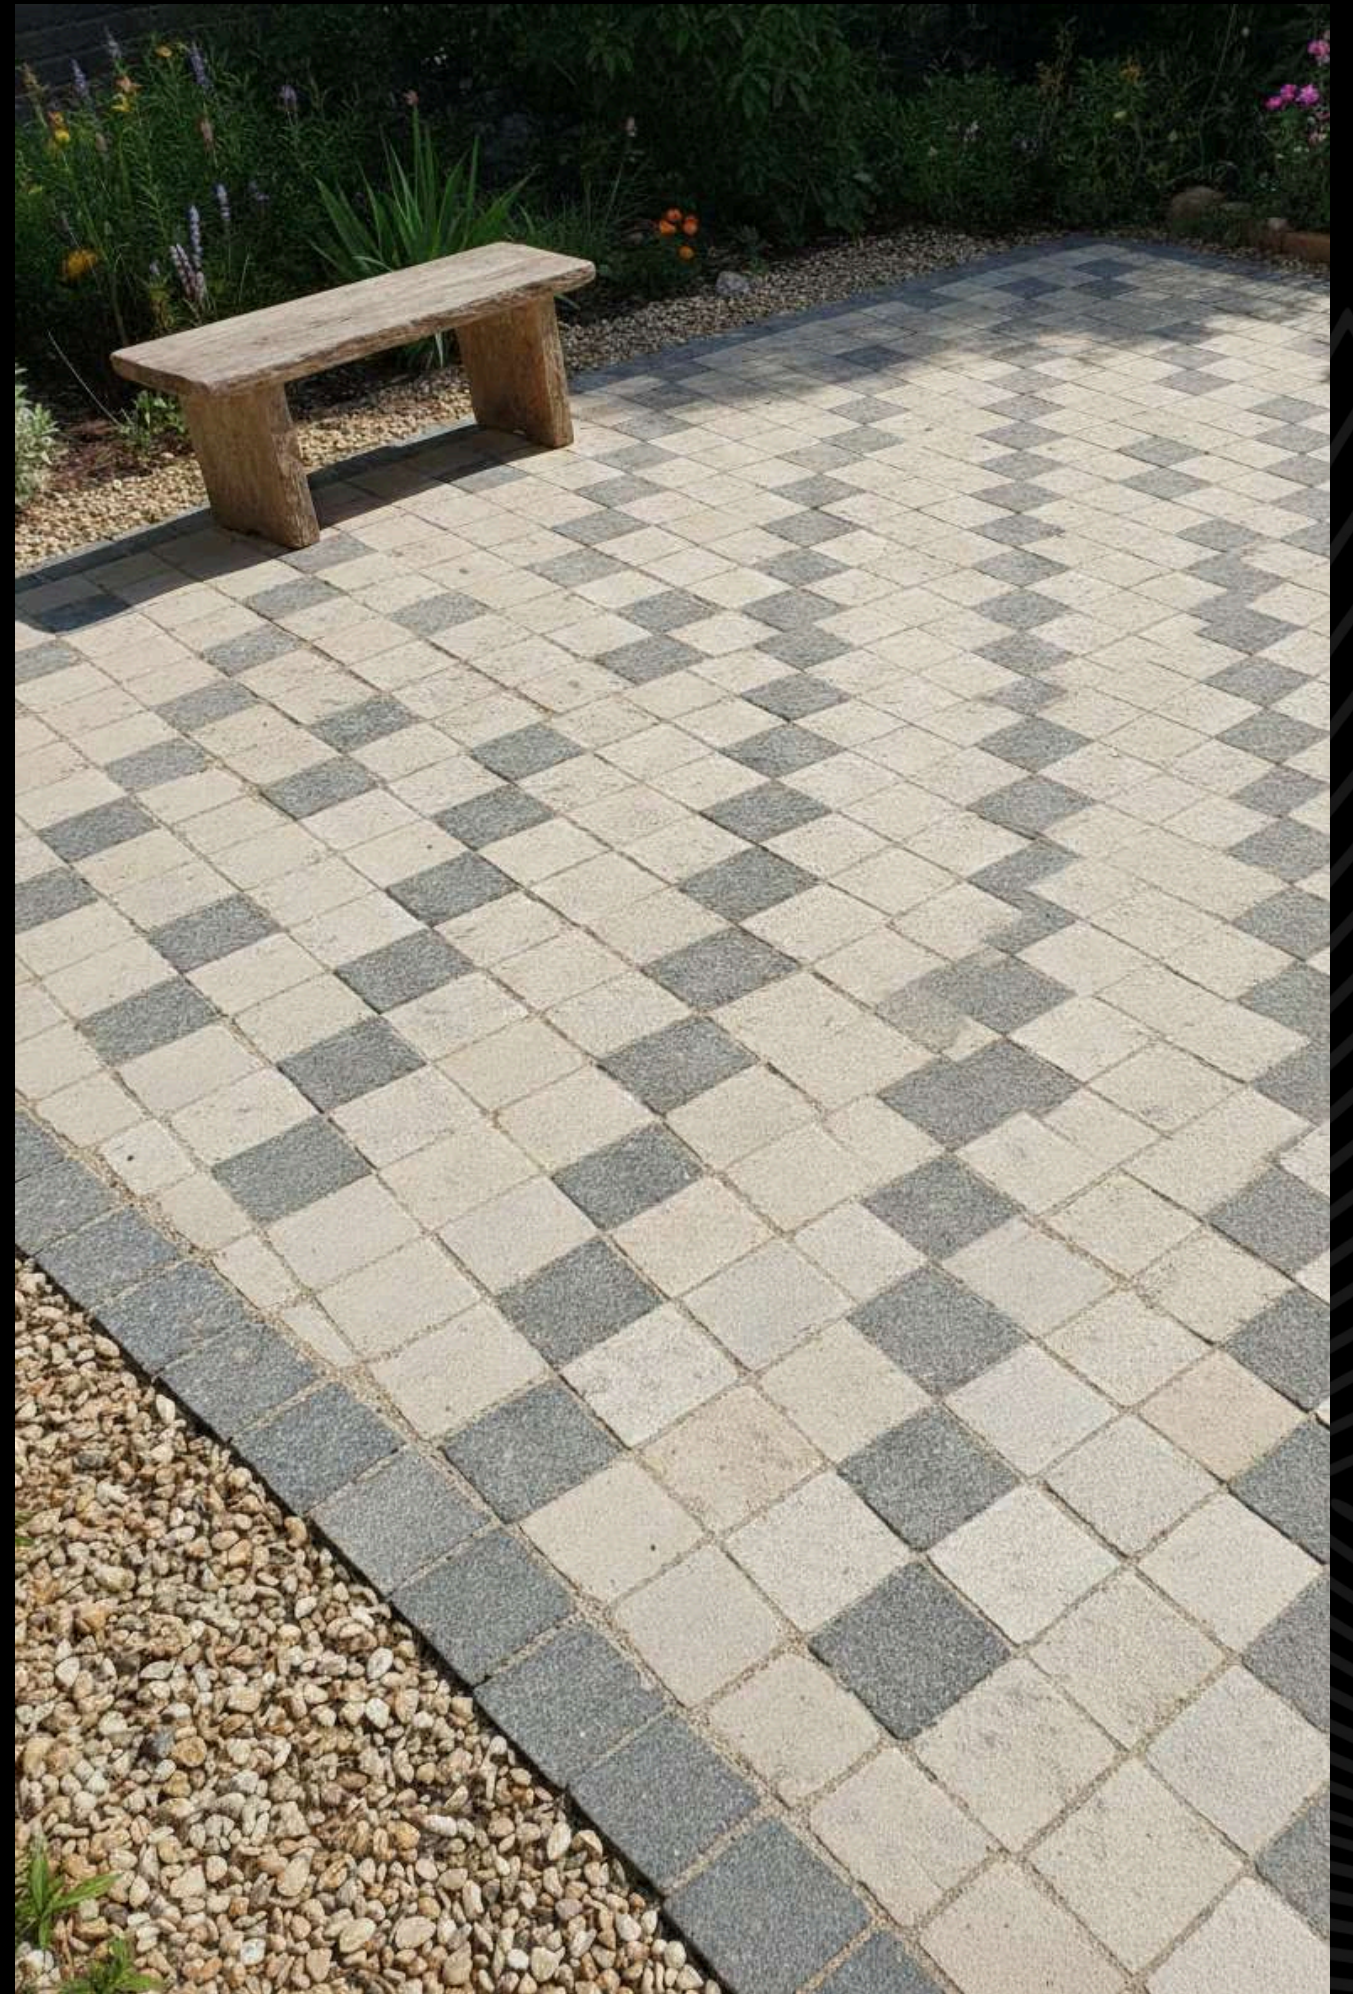

COBBLES

Natural stone colors and patterns may vary from this digital representation.