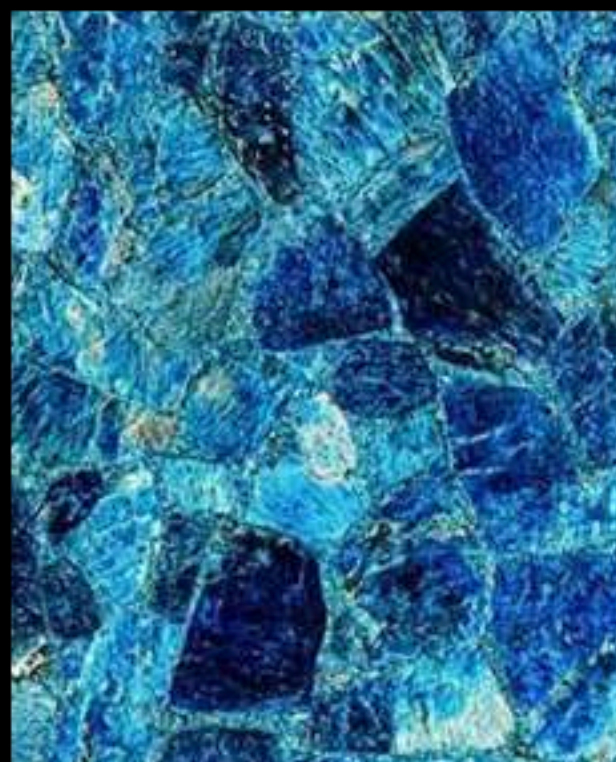

SD EXOTIC SURFACES

APATITE

GEMSTONE
COLLECTION

Natural stone colors and patterns may vary from this digital representation.