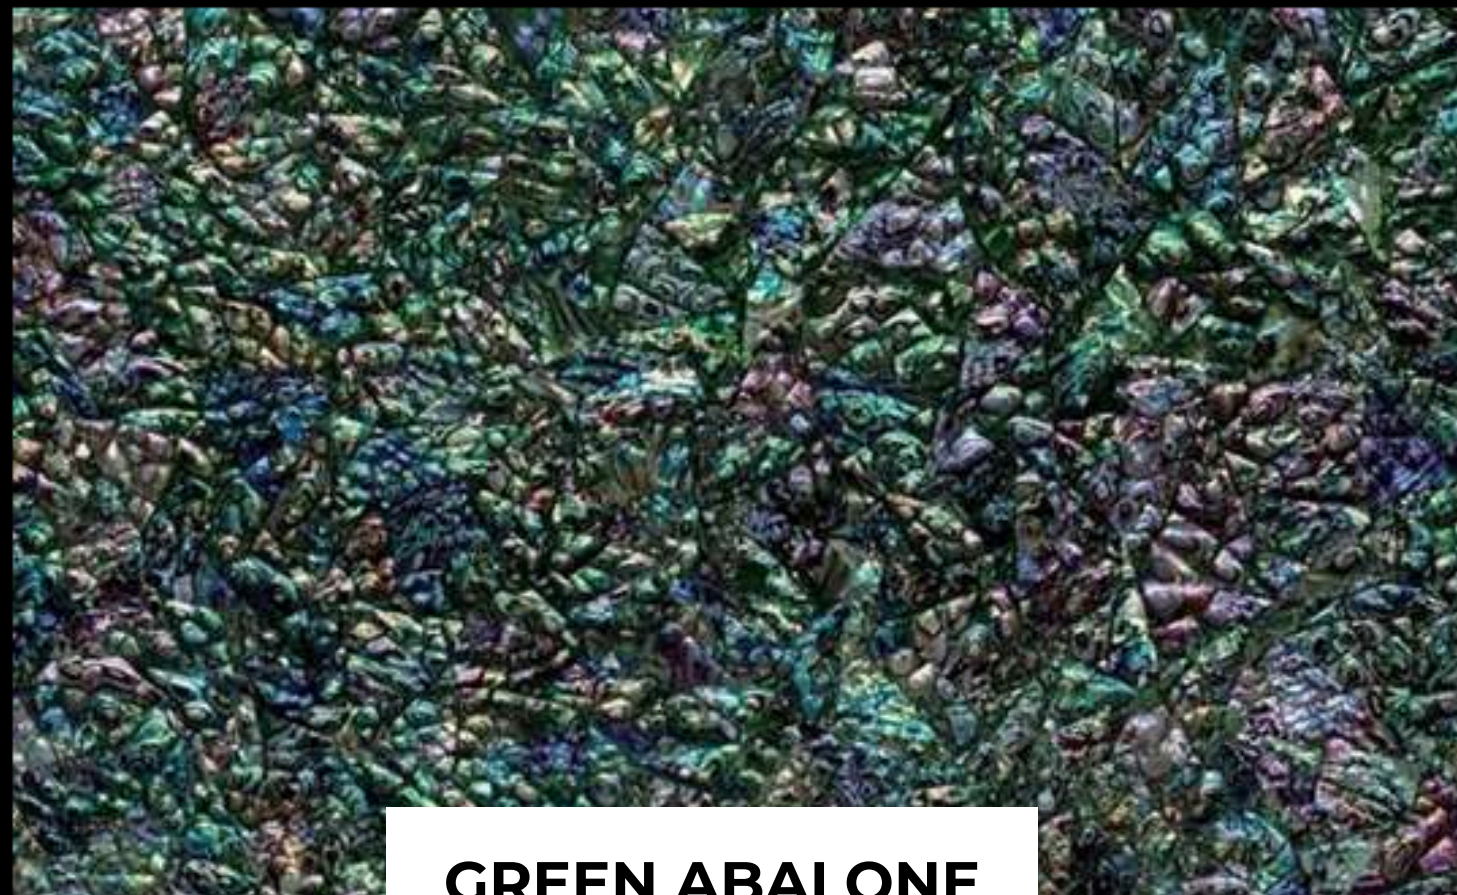

Natural stone colors and patterns may vary from this digital representation.

SD EXOTIC SURFACES

**BLACK PETRIFIED WOOD**

**BROWN PETRIFIED WOOD**

**BLACK RETRO PETRIFIED WOOD**

**RETRO PETRIFIED WOOD**

**YELLOW PETRIFIED WOOD**

**LABRADORITE**

**PURPLE FLURITE**

**RAINBOW FLURITE**

**EMERALD FLURITE**

GEMSTONE  
COLLECTION

Natural stone colors and patterns may vary from this digital representation.

SD EXOTIC SURFACES

**GREEN ABALONE**