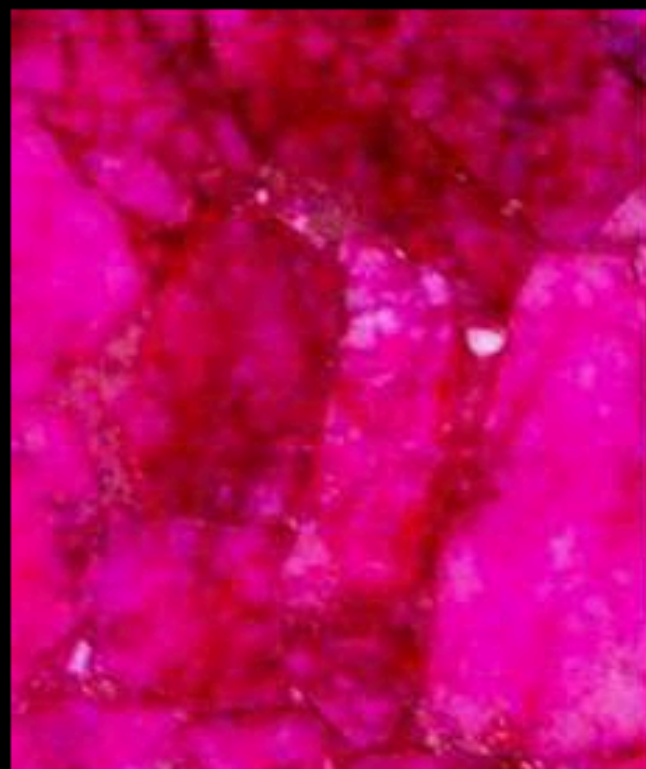

Natural stone colors and patterns may vary from this digital representation.

SD EXOTIC SURFACES

**DARK SMOKE  
QUARTZ**

**CRYSTAL QUARTZ**

**STRAWBERRY  
QUARTZ**

**BLUE QUARTZ**

**RED QUARTZ**

**GREEN QUARTZ**