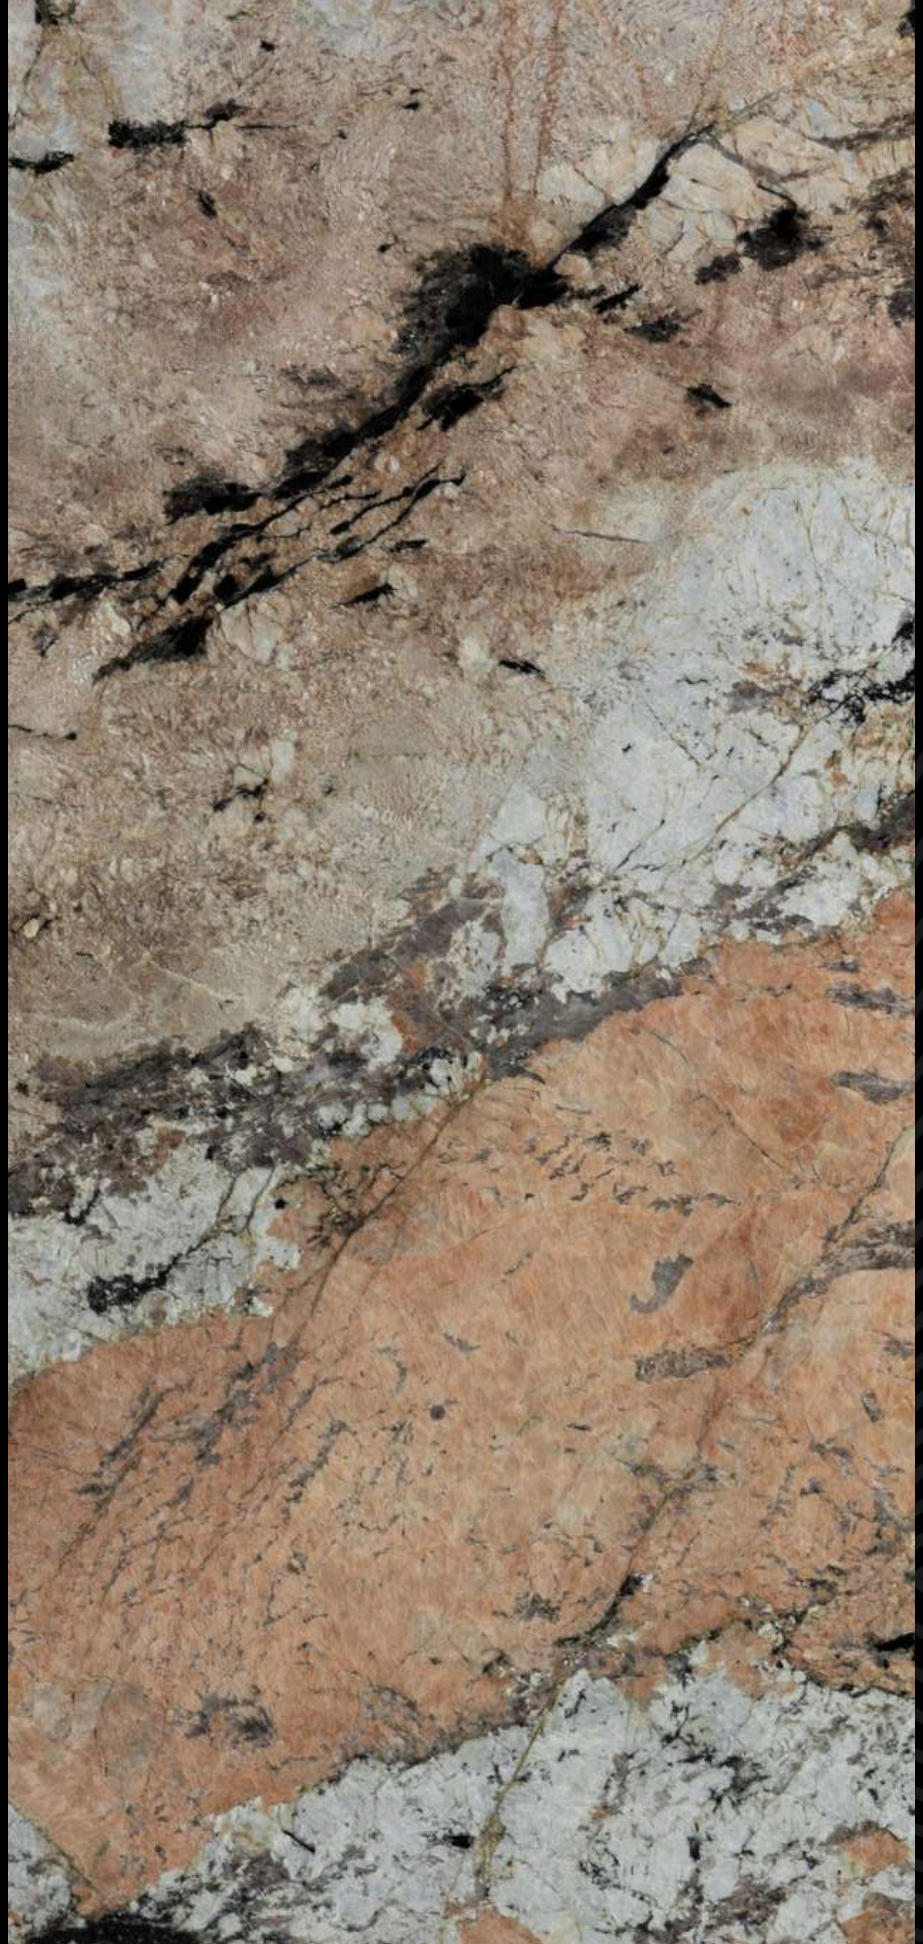

SD EXOTIC SURFACES

ALASKA PINK