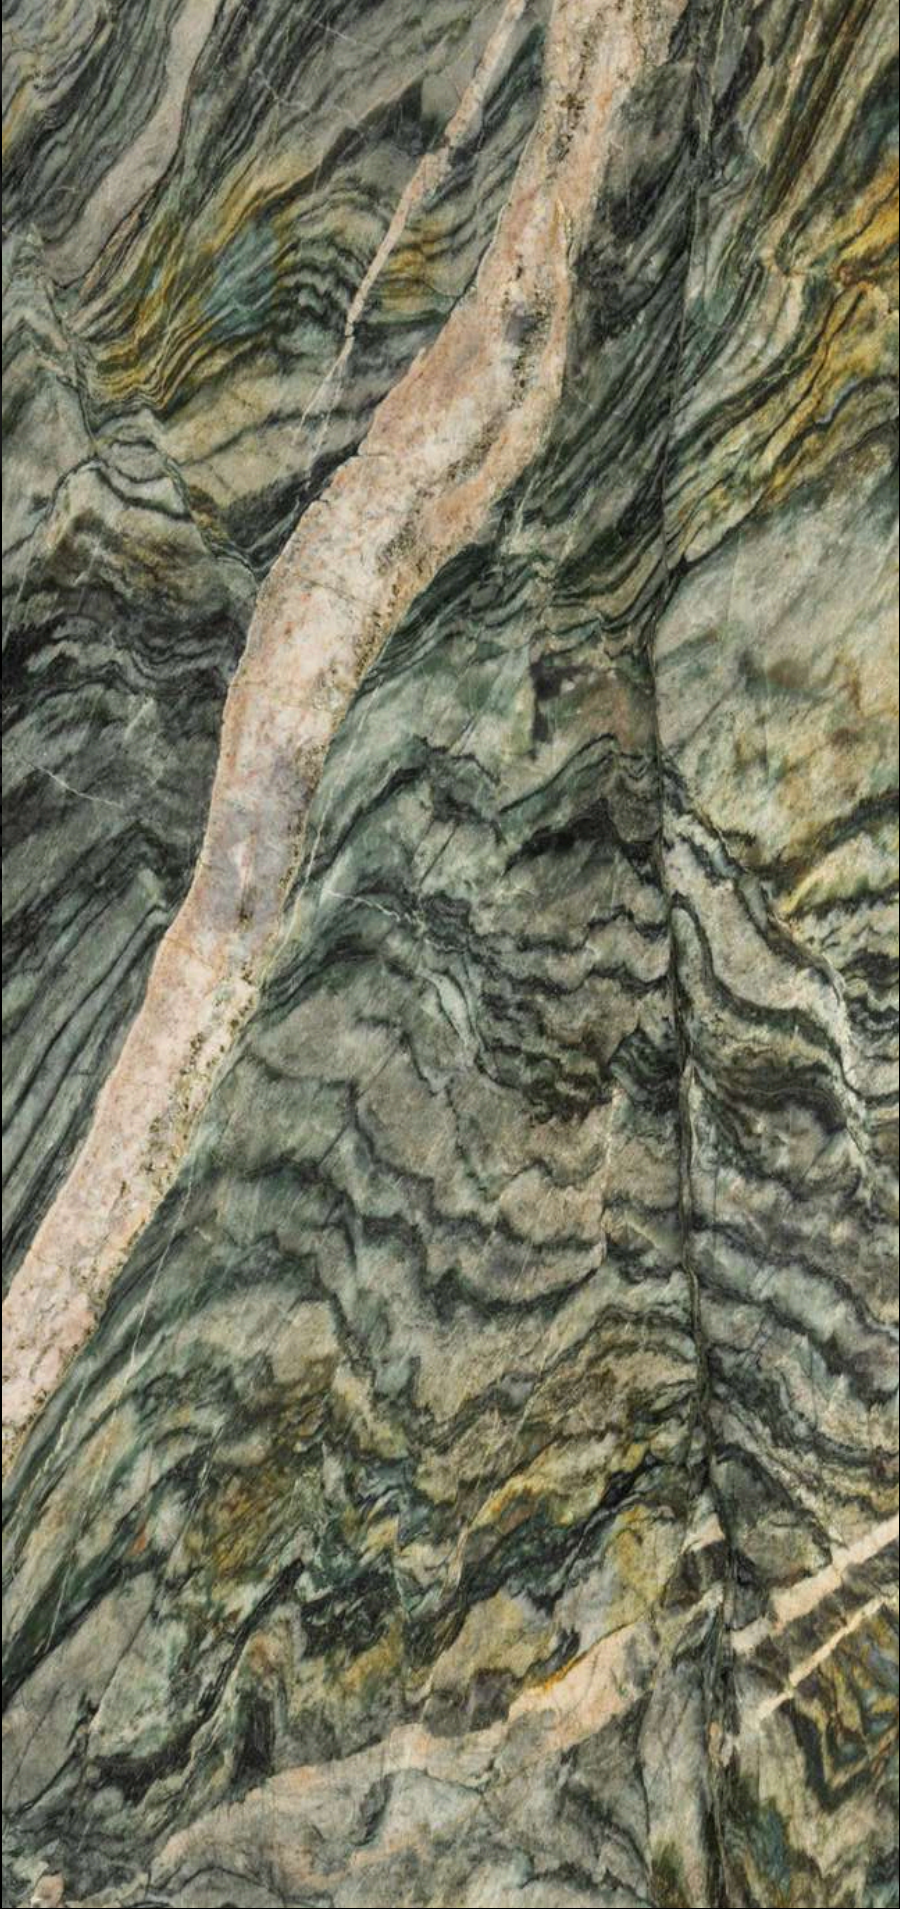

## ROSE CRISTALLO

Natural stone colors and patterns may vary from this digital representation.

# QUARTZITE SERIES

SD EXOTIC SURFACES

MAHARAJA QUARTZITE

BLUE QUARTZITE

GREEN QUARTZITE

ARIZONA FOREST

Natural stone colors and patterns may vary from this digital representation.

The image features a dark background with abstract geometric patterns in the corners. These patterns consist of numerous thin, light-colored lines that form concentric, slightly irregular shapes, resembling stylized mountain peaks or architectural structures. The lines are most dense in the corners and become sparser towards the center.